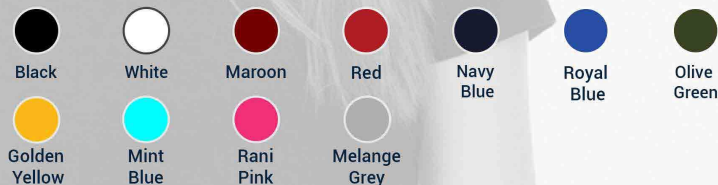

Multiple Colors Available [Make To Order]

Note – MOQ:

- Minimum 25Pcs Per Color (Mix Sizes) for Rate.
- If Any Order Below 50 Pcs Additional 10rs Would be Charged, above 50 Pcs Mix Color Mix Size Allowed In Bulk Rate.
- If Quantity Increases Above 100 Pcs Additional Discount of 5rs Would be Applied on Bulk Rate as Bulk Discount.

Women's Crop Top

Women's

Quality - 100% Compact Cotton Bio Wash T-shirt Single Jersey

GSM - 175-185 GSM

Neck Type - Round Neck

Size availability - S, M, L, XL, XXL